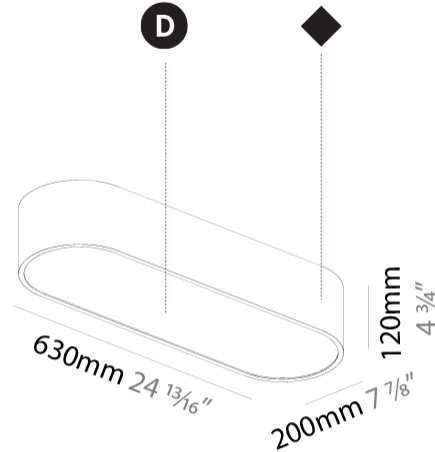

GENERAL

Series: Smoothy
Subseries: Smoothline
Brand: Prolicht
Division: Architectural
Mounting Type: Surface
Mounting Location: Ceiling
Subcategory: Ambient

PHYSICAL

Shape: Oval
Length (mm): 630
Length (in): 24 ¹³/₁₆
Width (mm): 200
Width (in): 7 ⁷/₈
Height (mm): 120
Height (in): 4 ³/₄
Light Distribution: Direct
Weight (kg): 3.403
Weight (lbs): 7.49
Diffuser: PMMA - Opal or Micro-Prism
Fixture Finish: SSR / BKV / CWI / CRY / HAB / UFT / ITA / RUA / FTG / MYG / LOD / PUS / FRO / FUP / KIA / POP / BLS / SPG / MEY / GOH / GUM / CHC / COM / ABZ / JAG / OBR / MOS / ROR
Fixture Material: Extruded Aluminum / Steel

ELECTRICAL

Lamp Type: LED (Zhaga Standard)
Input Wattage (W): 21
Total Output Wattage (W): 18
Dimming: Tri-Mode (Non-Dimming and Phase Dimming (120Vac only) and 0-10V Dimming)
Driver Included: Yes
Driver Location: Integrated
Driver Type: Constant Current - Universal
Driver Class: Class 2
Input Voltage (V): 120 - 277
Constant Current (MA): 500

LED

Color Temperature (°K): 3000 / 3500 / 4000
Max. Delivered Lumen (lm): 1460 / 1568 / 1600
CRI: >80 CRI
Lamp Life (hrs): 50000

OPTICAL

RATINGS AND CERTIFICATIONS

Certified By: Certified for North American Standards
IP rating: IP20

PROJECT
TYPE
SPECIFIER
QUANTITY
DATE